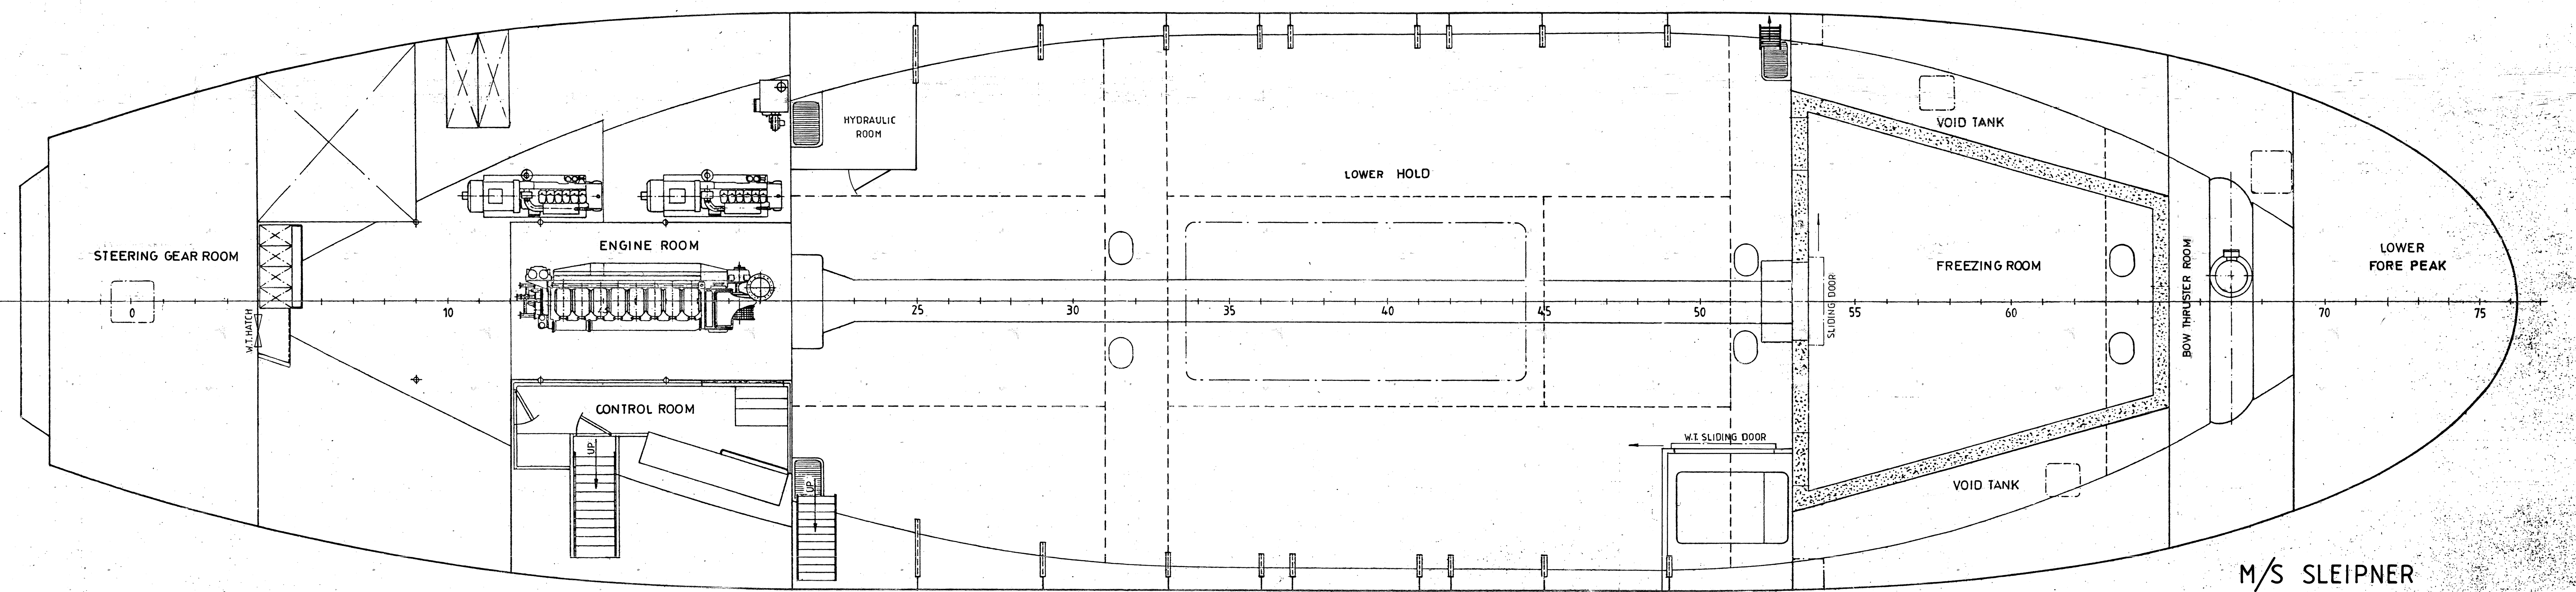

MAIN DECK

TANK TOP

M/S SLEIPNER

GENERAL ARRANGEMENT 1		Scale: 1:50	Date: 2-2-79
Skip: S-127	Order: M.S. "ARDA"	Project: S-207/B	
M. MJELLEM & KARLSEN BERGEN			

CORRECTED AFTER INSTRUCTIONS
BY EAGLE SHIPPING
D. JULY 2009